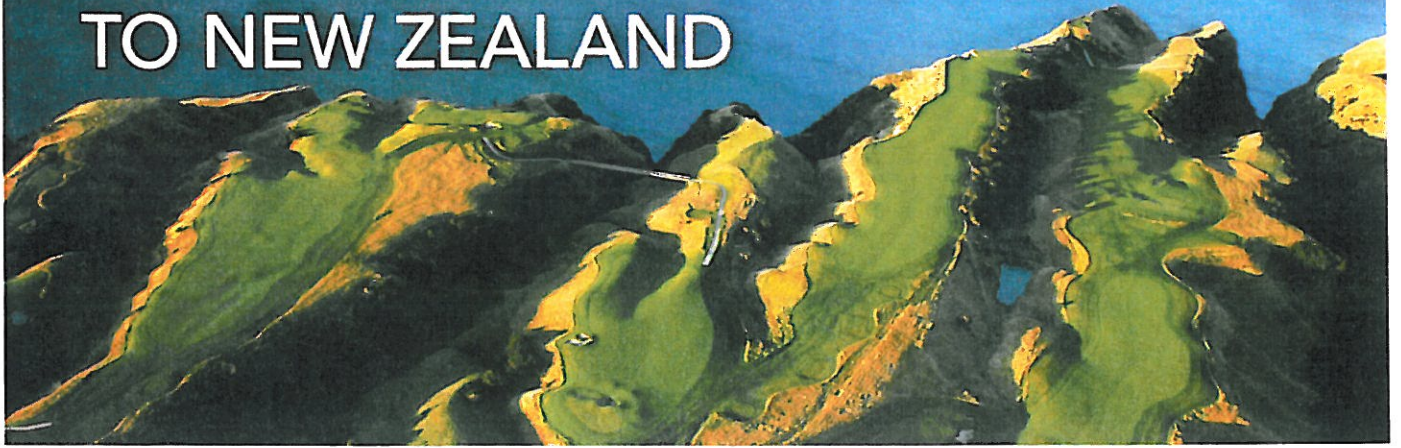

# SENSATIONAL GOLF TOUR TO NEW ZEALAND

CAPE KIDNAPPERS X2 KINLOCH X 2 WAIRAKEI  
PLUS  
the remarkable THERMAL COURSE in ROTORUA

ALL WITH BUGGIES.

SIX SUPERB ROUNDS..... LUXURY ACCOMMODATION..... DAILY BREAKFASTS..... SELECTED DINNERS  
FISHING TRIP ON LAKE TAUPO..... WINE TASTINGS... MAORI CULTURAL & THERMAL PARK  
GROUPS STRICTLY LIMITED TO TWENTY FOUR

---

ONE GLORIOUS WEEK  
DEPARTING FIRST SATURDAY OF EACH MONTH ...  
DIRECT FLIGHT SYDNEY to ROTORUA  
RETURNING FOLLOWING SATURDAY  
CHOOSE YOUR OWN DEPARTURE WITH YOUR OWN FRIENDS

*The Package Includes:*

- RETURN ECONOMY AIR FARES incl TAXES... SYDNEY DIRECT ROTORUA
- ALL TRANSFERS
- LUXURY TWIN SHARE ACCOMMODATION
- SIX (6) SPECTACULAR ROUNDS OF GOLF ALL WITH ELECTRIC
- BUGGIES
- FULL DAILY BREAKFASTS
- FOUR VERY SPECIAL DINNERS
- FISHING EXPEDITION ON LAKE TAUPO
- MAORI CULTURAL SHOW IN ROTORUA THERMAL VILLAGE
- WINE TASTINGS... PURCHASE AT VERY SPECIAL PRICES INCL COURIER COSTS
- BACK TO YOUR HOME.... NO CUSTOMS HASSLES